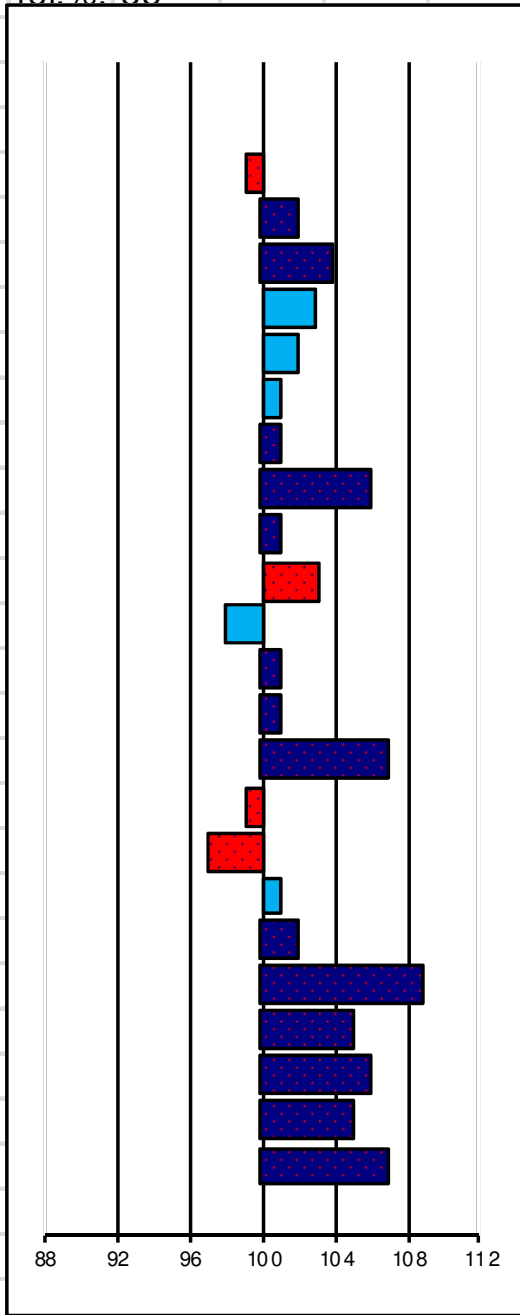

Tjalf 443

199835331

marks allowed: 2.5%

born: 14-07-98

not allowed: 0.0%

s.: Heinse 354 mgs

mggs

m.: Welmoed M. Tjimme 275

Hearke 254

linear conformation

rel. %: 55

- 100 plain
- 100 heavy
- 99 short
- 102 horizontal
- 104 steep
- 103 weak
- 102 weak
- 101 horizontal
- 101 short
- 106 downhill
- 101 short
- 103 straight
- 98 sickled
- 101 short
- 101 small
- 107 course
- 99 faded black
- 97 little
- 101 toeing-in
- 102 short
- 109 weak
- 105 short
- 106 weak
- 105 little
- 107 little
- 100 short

- noble head
- light head-neck-con
- long neck length
- vertical neck position
- sloping shoulder
- tight back
- tight loins
- sloping croup angle
- long croup length
- ophill body
- long length forearm
- standing unc frontlegs
- straight hind legs
- long pasterns
- large hooves
- dry bone quality
- jet black color
- much hair
- toeing-out frontlegs
- long walk length
- powerful walk strength
- long trot length
- powerful trot strength
- much balance
- much suppleness
- tall stature